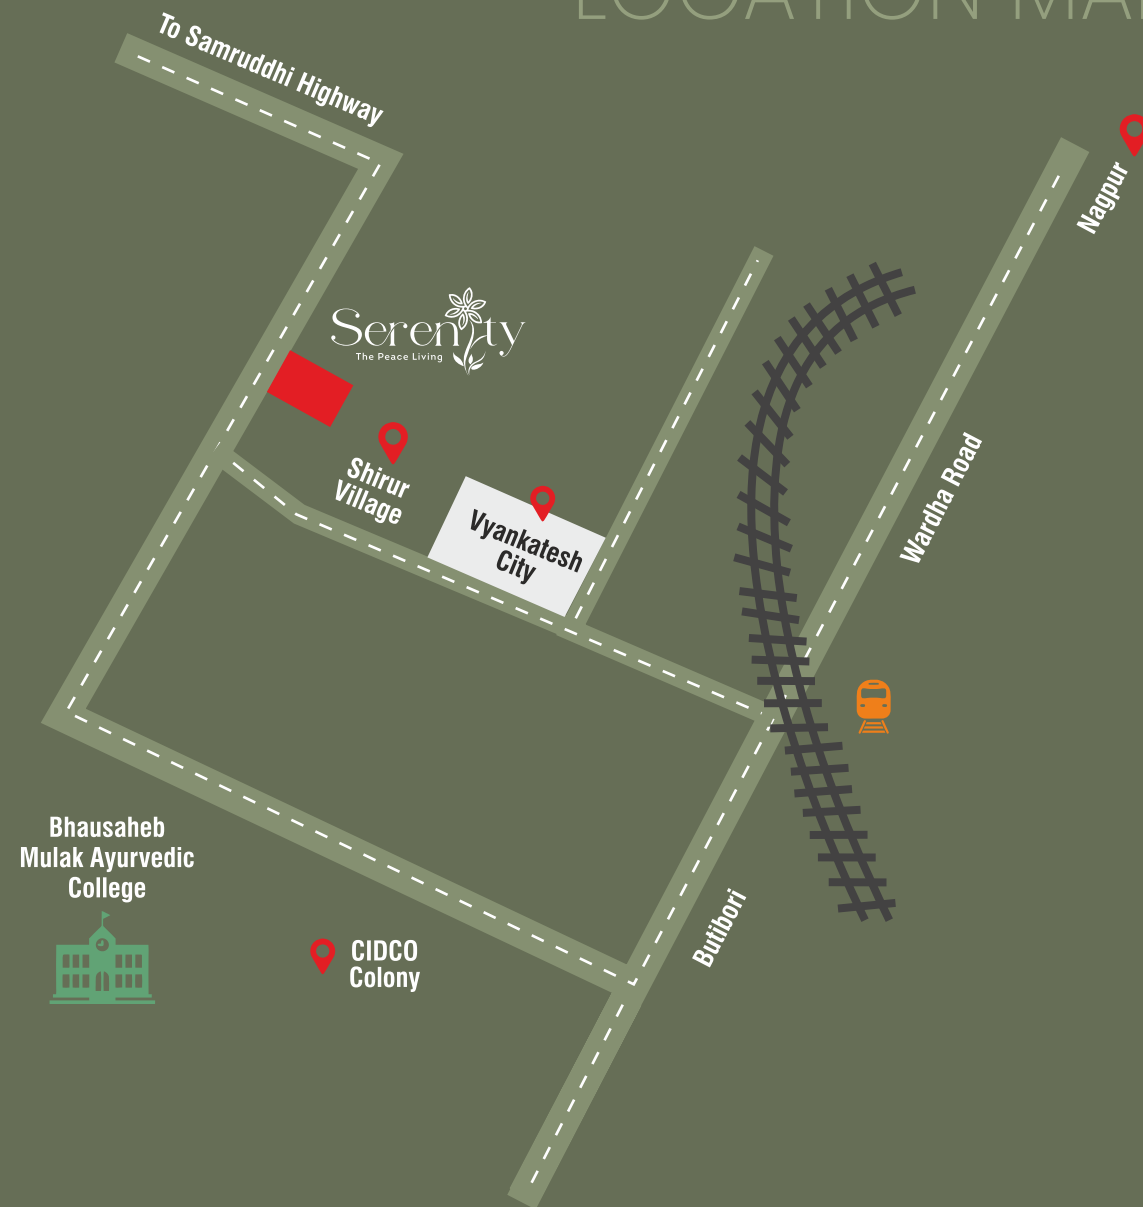

# LOCATION MAP

Where Calm  
Resides,  
**Serenity**  
Lives...

Layout Plan

Site Address:  
Kh. No. -77, P.h. No. 71, Mouza-Shirur, Tah. Hingna,  
Dist. Nagpur